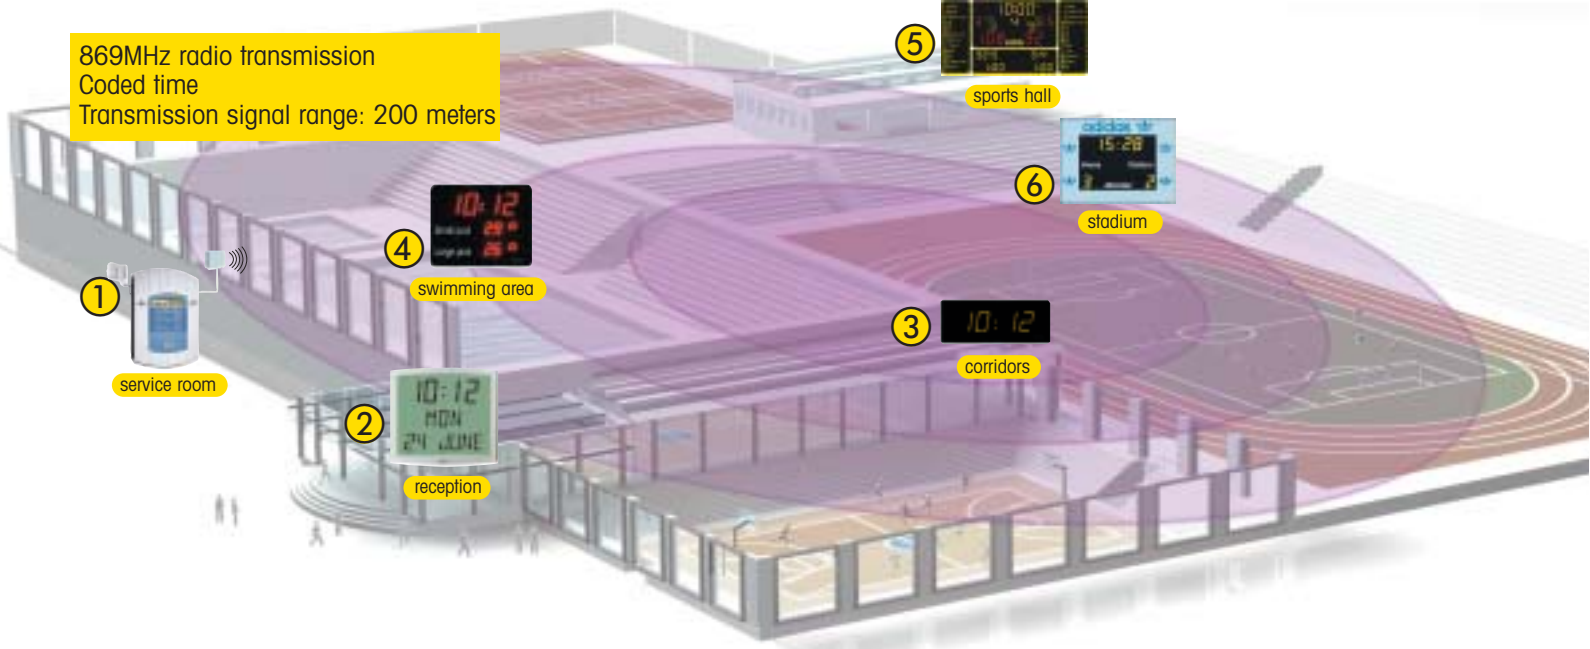

Sport centre - Swimming pool

WIRELESS CLOCK SYSTEM

869MHz radio transmission
Coded time
Transmission signal range: 200 meters

Place	Description	Recommendation	Alternatives
① service room	Master clock with programming output relays radio synchronised 869 MHz radio output signal 230V power supply	 A Mic Della	MIC Alfa MIC S Afnor Style 7 Date
② reception	LCD calendar clock Battery or very low voltage Power supply	 B or C Cristalys Date	Style 7 Date Cristalys 7 Profil TGV 940 I
③ corridors	LED digital clock Hour, minute 230V power supply	 A Style 7	Cristalys 7 Cristalys 14 Profil 930
④ swimming pool	LED digital display Display water/air temperature and hour 230V power supply	 A Aquastyle	Style 12 E Profil 960 E Style 12 S E
⑤ sports hall	Multi-sports scoreboard Wireless keyboard 230V power supply	 A BT 6330 - BT 6006	BT 6025 BT 6020
⑥ stadium	Stadium scoreboard Electromagnetic digits 230V power supply	 A BT 1030	BT 1025 BT 1045 HM/HMT 725