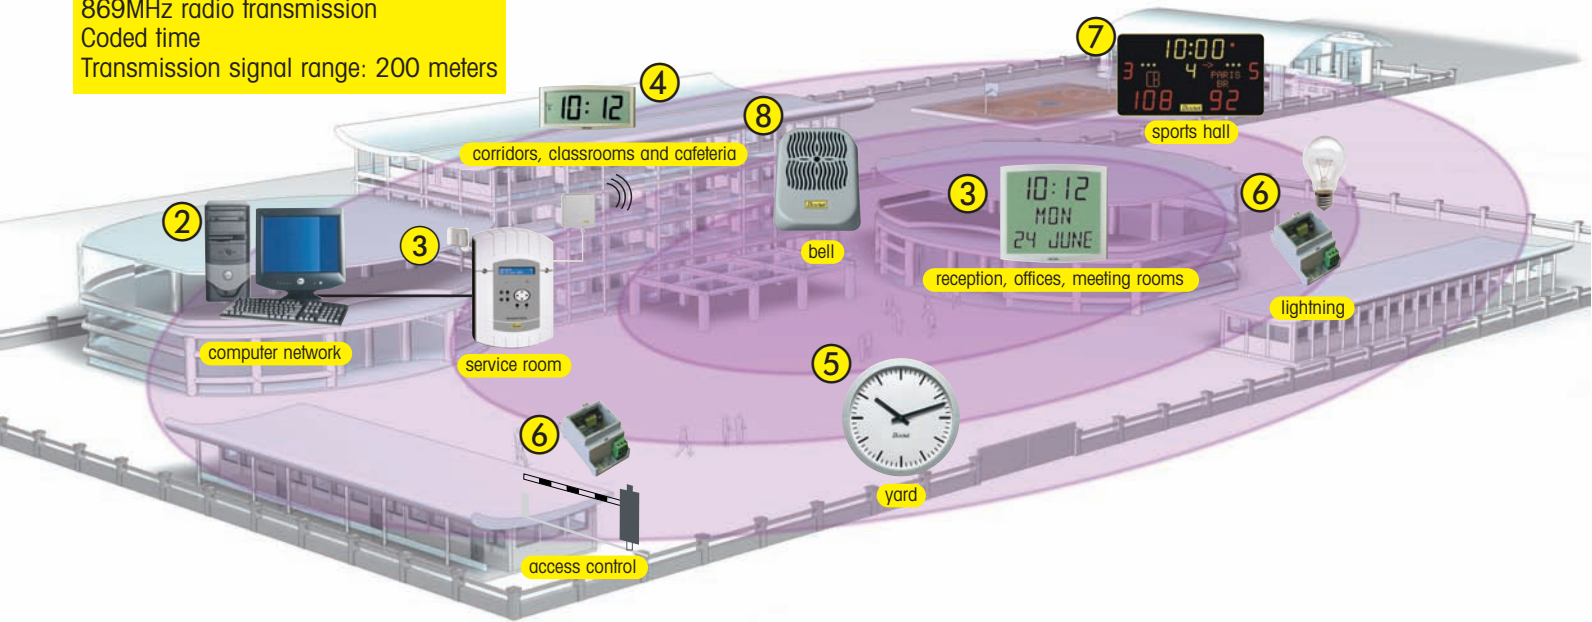

School - University

WIRELESS CLOCK SYSTEM

869MHz radio transmission
Coded time
Transmission signal range: 200 meters

Place	Description	Recommendation	Alternatives
① service room	Master clock with programming circuits, radio synchronised, 869MHz radio output signal 230V power supply		MIC MTS IP Time server
② computer network	Modular master clock Wireless time distribution, NTP time server for LAN or WAN computer network 230V power supply	or  Mic Sigma Mod	CTC - MTS
③ reception offices meeting rooms	LCD calendar clock Battery power supply	 A B C Cristalys Date	Style 7 Date Style 5 Date Cristalys Ellipse
④ corridors classrooms cafeteria	LCD clock Hour, Minute Battery power supply	 B or C Cristalys 7	Style 5 Style 7 Profil 930 I
⑤ yard	Analogue clock Weatherproof, hour, minute diameter 40cm Battery power supply	 B Profil 940 E	Profil 960 E Style 12
⑥ remote controller	One relay to control lighting, heating and access control systems 230V power supply	 A Controller with 1 or 3 relays	Controller with 1 or 3 relays Indoor or outdoor model
⑦ sports hall	Scoreboard Multi-sports Wireless keyboard 230V power supply	 A BT6030	BT 6025 BT 6020
⑧ bell	Module with 3 tunes/ end of classes ringing tone. 230V power supply	 A CA 15	TM 20 TM 04 CA 15 outdoor

Power supply: **A** 230V Mains power **B** 1,5V batteries **C** 6/24V Very low voltage (TBT)