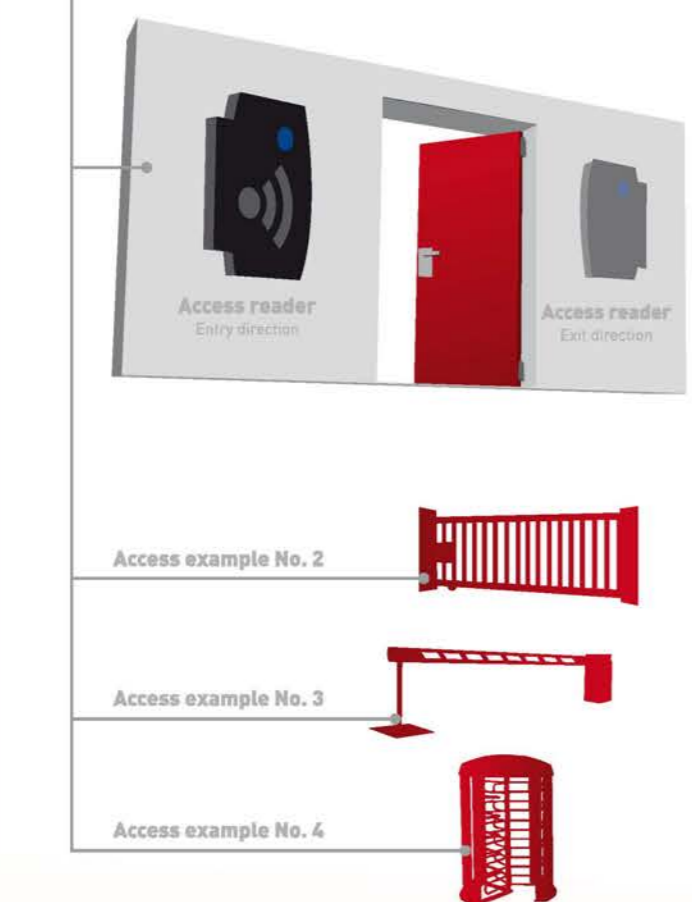

KelioSecurity

Centralised access control management

Principles

- Access control by desired security level
- Individual management by authorisation profile
- Event log by filters

Main functions

- Graphic access zone supervision
- Real time accounts for the number of people per zone
- Combined intruder alarm system
- Door contact management
- Anti pass-back management
- Opposition list management (persons or badge numbers)
- Printout of the list of those present in case of fire alarm (FES)
- Opening of an access from the software
- Pop-up window warning system with acknowledgement obligation
- Printing personalised badges
- SMS or mail alerts
- Specific access rules management
- Auto events management
- Option: Visitor management module

Bodet's additional key features:

- ⊕ Integrates Kelio time management:
 - Work schedule = Access authorisation schedules
 - Absences = Access lockouts
- ⊕ The **badge** may be used as a **key** to modify the security level of an access in real time