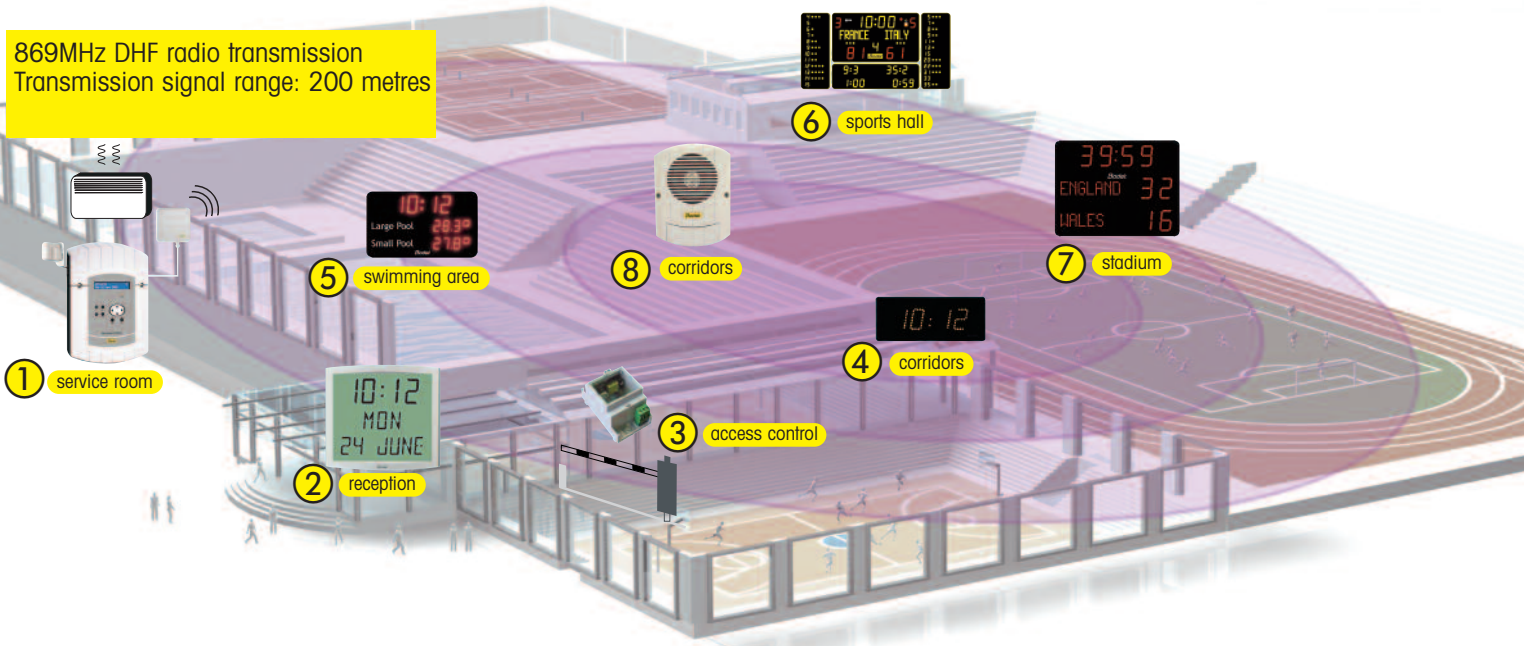

## WIRELESS CLOCK SYSTEM

869MHz DHF radio transmission  
Transmission signal range: 200 metres

| Place               | Description   | Recommendation  | Alternatives   |
|---------------------|---|---|--|
| ① service room      | Master clock with programming output relays<br>radio synchronised<br>869 MHz radio output signal<br>230v power supply | <br>Sigma P                          | Afnor Style 7 Date                                       |
| ② reception         | LCD calendar clock<br>Battery or very low voltage<br>Power supply   | <br>B or C Cristalys Date           | Style 7 Date<br>Cristalys 7<br>Profil TGV 940 I          |
| ③ remote controller | One relay to control lighting,<br>heating and access control<br>systems<br>230v Power supply                          | <br>A Controller with 1 or 3 relays | Controller with 1 or 3 relays<br>Indoor or outdoor model |
| ④ corridors         | LED digital clock<br>Hour, minute<br>230v power supply  | <br>A Style 7                       | Cristalys 7<br>Cristalys 14<br>Profil 930                |
| ⑤ swimming pool     | LED digital display<br>Display water/air temperature<br>and hour<br>230v power supply                                 | <br>A Aquastyle                     | Style 12 E<br>Profil 960 E<br>Style 12 S E               |
| ⑥ sports hall       | Multi-sports scoreboard<br>LED digital display<br>Wired wireless keyboard<br>230v power supply                        | <br>A BT 6330                       | BT 6025<br>BT 6120                                       |
| ⑦ stadium           | LED digital display<br>Outdoor scoreboard<br>Wired or wireless keyboard<br>230v AC power supply                       | <br>A BT2025 Alpha                  | BT2045 Alpha   |
| ⑧ corridors         | module 16-tune<br>Automatic message for club<br>and players<br>Emergency evacuation alarm                             | <br>Melody                          | Melody flush mounted<br>Sigma sound with PA system       |