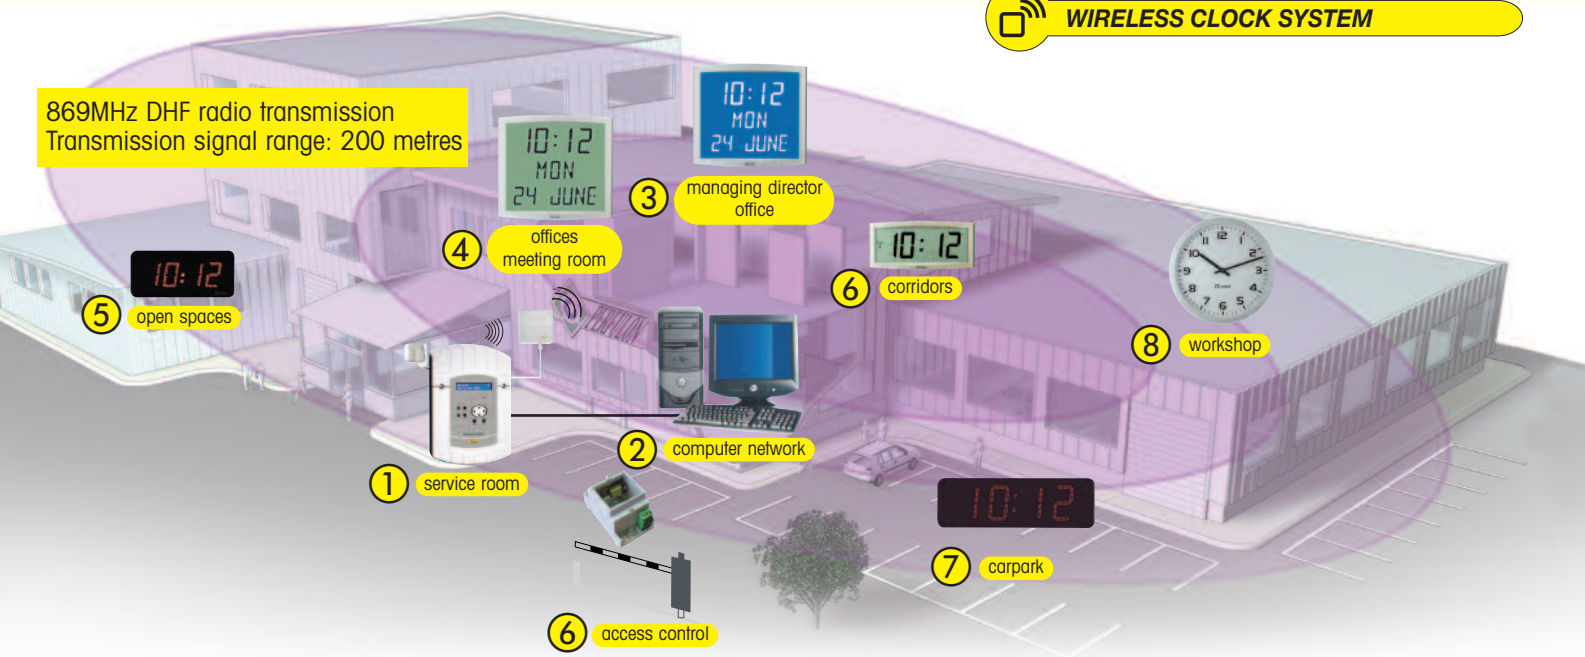

Factory - Company

869MHz DHF radio transmission
Transmission signal range: 200 metres

Place	Description	Recommendation	Alternatives
① service room	The modular Sigma master clock, Radio/GPS synchronised, Time coded output signal, output: IP, RS232/422. 230v power supply.	 or  Sigma Mod	Sigma H Sigma P Sigma Time Center with dual master clock plus Sigma Switch
② computer network	Modular master clock Wireless time distribution, NTP time server for LAN or WAN computer network 230v power supply	A	
③ managing director office	Backlit LCD calendar clock 230v power supply	 A Opalys Date	Cristalys Date Opalys Ellipse Cristalys Ellipse Style 5 Date
④ offices, meeting room	LCD calendar clock Battery power supply	 B or C Cristalys Date	Style 7 Date Cristalys Ellipse Profil 930 I
⑤ open spaces	LED digital clock. Hour, minute 230v power supply	 A Style 12	Cristalys 7 Style 7 Profil 940 I
⑥ corridors	LCD clock Hour, Minute Battery power supply	 B or C Cristalys 7	Profil 930 Style 5
⑦ carpark	Luminous digital clock with high brightness LED Hour, minute date or temperature. 1.20m visibility. 25cm digit height	 A HMT LED	Profil 960 E Tower clock Style 12 E
⑧ workshop	Analogue clock Weatherproof, hour, minute 60cm diameter 230v power supply	 A Profil 960 E	Profil 960 I HMT LED 20 or 25 Style 12 I